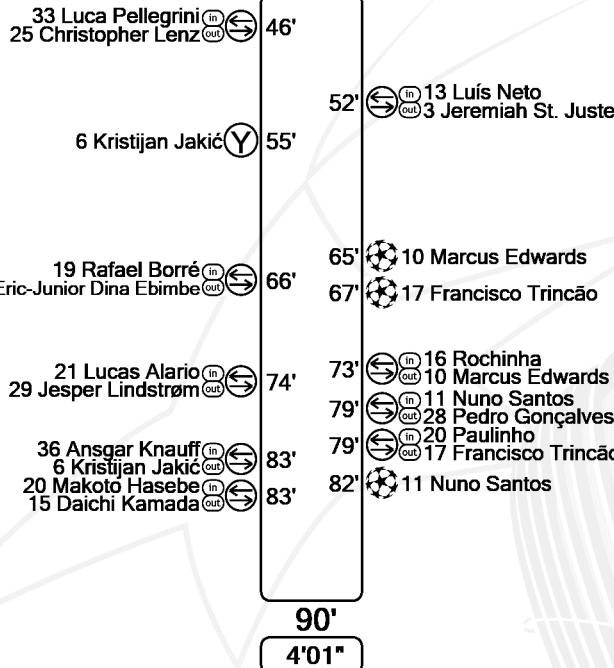

Coach: Oliver Glasner

	Half time	Full time
Attempts total	4	11
Attempts on target	1	2
Saves	1	2
Corners	1	1
Offsides	2	5
Fouls committed	6	11
Fouls suffered	5	7
Free kicks to goal	0	0
Possession	42%	43%
Ball in play	12'45\"	26'21\"
Total ball in play	30'33\"	60'50\"

Referee:

Orel Grinfeld (ISR)

Assistant referees:

Roy Hassan (ISR)

Idan Yarkoni (ISR)

Fourth official:

Gal Leibovitz (ISR)

UEFA delegate:

Rudolphe Mannaerts (BEL)