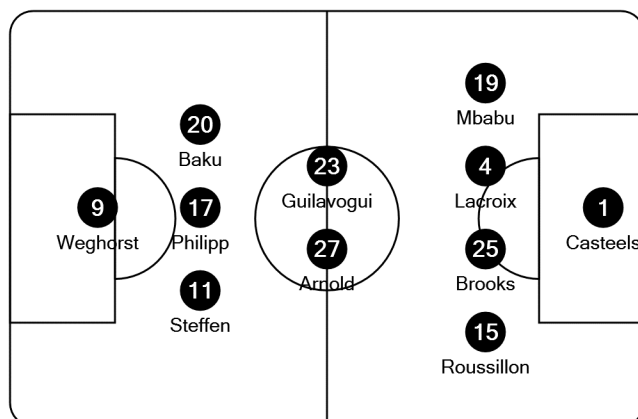

- 12 Pavao Pervan (GK)
- 30 Niklas Klingner (GK)
- 3 Sebastiaan Bornauw
- 5 Micky Van De Ven
- 7 Luca Waldschmidt
- 8 Aster Vranckx
- 10 Lukas Nmecha
- 22 Felix Nmecha
- 28 Dodi Lukebakio
- 31 Yannick Gerhardt
- 33 Daniel Ginczek

Coach:

Mark Van Bommel

Assistant referees: Hessel Steegstra (NED)

Jan De Vries (NED)

VAR: Kevin Blom (NED)

Assistant VAR: Pol Van Boekel (NED)

Weather conditions: Partly Cloudy / Temperature: 13°C / Humidity: 45%

(C) Captain

(GK) Goalkeeper

(*) Misses next match if booked

19:42:35CET
14 Sep 2021