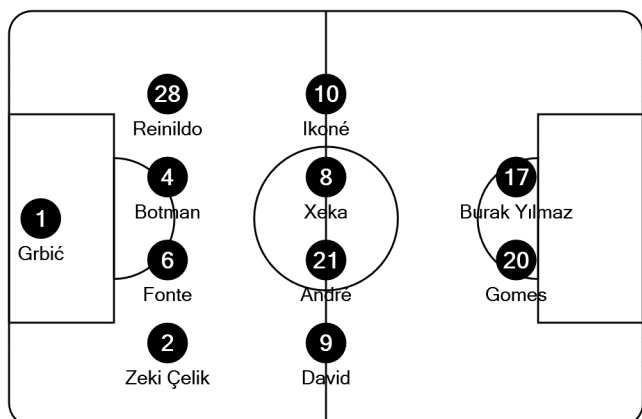

UEFA
**CHAMPIONS
LEAGUE®**

Tactical Line-ups

Matchday 1 - Tuesday 14 September 2021

Group G - Stade Pierre Mauroy - Villeneuve d'Ascq

LOSC Lille

- 1 Ivo Grbić (GK)
- 2 Zeki Çelik
- 4 Sven Botman
- 6 José Fonte (C)
- 8 Xeka
- 9 Jonathan David
- 10 Jonathan Ikoné
- 17 Burak Yilmaz
- 20 Angel Gomes
- 21 Benjamin André
- 28 Reinildo

- 30 Leo César (GK)
- 3 Tiago Djaló
- 5 Gabriel Gudmundsson
- 11 Yusuf Yazıcı
- 19 Isaac Lihadji
- 24 Amadou Onana
- 27 Cheikh Niasse
- 34 Rocco Ascone

Coach:

Jocelyn Gourvennec

Referee: Danny Makkelie (NED)