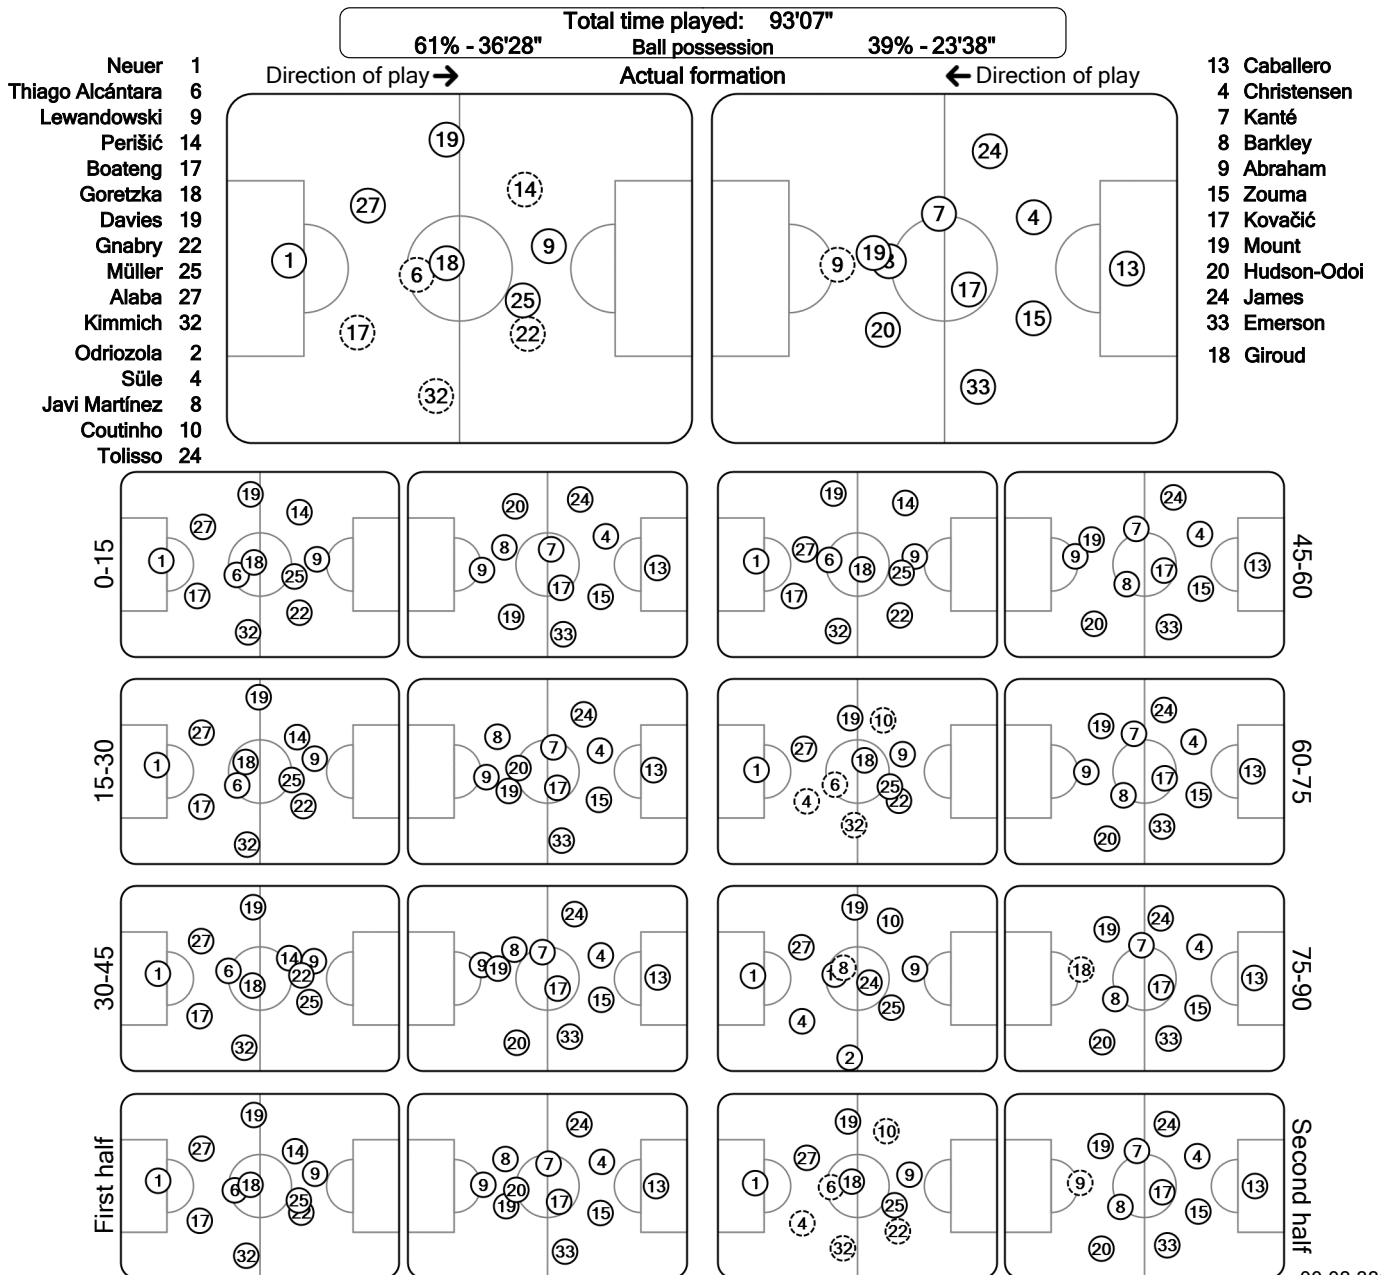

UEFA CHAMPIONS LEAGUE

Tactical Line-ups: full time

Round of 16 2nd leg - Saturday 8 August 2020

Fußball Arena München - Munich

FC Bayern München

4 - 1

Chelsea FC

FC Bayern München win 7 - 1 on aggregate

- 63' (in) 4 Süle / (out) 17 Boateng
- 64' (in) 10 Coutinho / (out) 14 Perišić
- 71' (in) 2 Odriozola / (out) 32 Kimmich
- 71' (in) 24 Tolisso / (out) 6 Thiago Alcántara
- 81' (in) 8 Javi Martínez / (out) 22 Gnabry

- 81' (in) 18 Giroud / (out) 9 Abraham

Did not play the entire match Substitution Sent off

00:08:38CET
09 Aug 2020