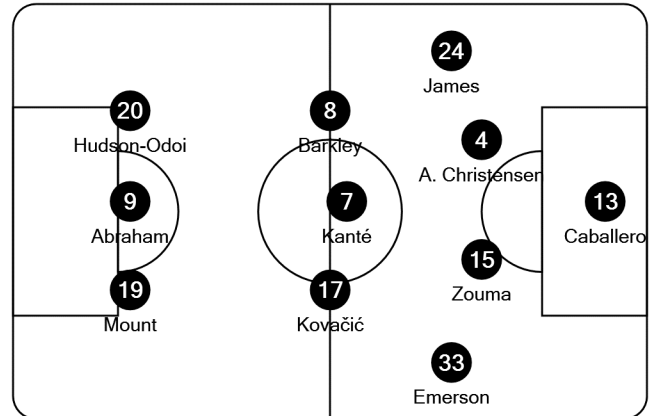

UEFA
CHAMPIONS
LEAGUE

Tactical Line-ups

Round of 16 2nd leg - Saturday 8 August 2020

Fußball Arena München - Munich

FC Bayern München

3 1st leg **0**

Chelsea FC

- 1 Manuel Neuer (GK) (C)
- 6* Thiago Alcántara
- 9 Robert Lewandowski
- 14 Ivan Perišić
- 17 Jérôme Boateng
- 18 Leon Goretzka
- 19 Alphonso Davies
- 22 Serge Gnabry
- 25 Thomas Müller
- 27 David Alaba
- 32* Joshua Kimmich

- 13 Willy Caballero (GK)
- 4 Andreas Christensen
- 7 N'Golo Kanté (C)
- 8 Ross Barkley
- 9 Tammy Abraham
- 15* Kurt Zouma
- 17 Mateo Kovačić
- 19 Mason Mount
- 20 Callum Hudson-Odoi
- 24 Reece James
- 33 Emerson