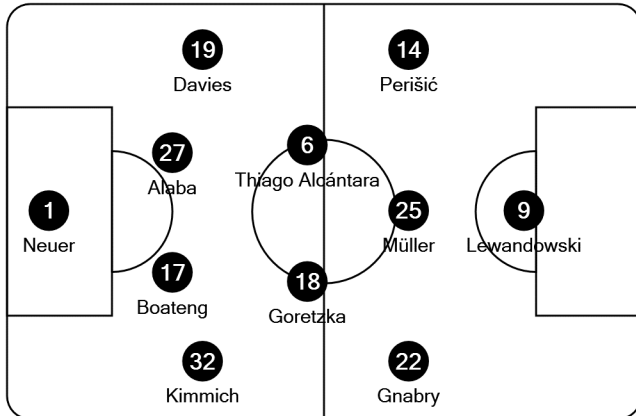

UEFA
CHAMPIONS
LEAGUE

Tactical Line-ups

Round of 16 2nd leg - Saturday 8 August 2020

Fußball Arena München - Munich

FC Bayern München

3 1st leg **0**

Chelsea FC

- 1 Manuel Neuer (GK) (C)
- 6* Thiago Alcántara
- 9 Robert Lewandowski
- 14 Ivan Perišić
- 17 Jérôme Boateng
- 18 Leon Goretzka
- 19 Alphonso Davies
- 22 Serge Gnabry
- 25 Thomas Müller
- 27 David Alaba
- 32* Joshua Kimmich

- 13 Willy Caballero (GK)
- 4 Andreas Christensen
- 7 N'Golo Kanté (C)
- 8 Ross Barkley
- 9 Tammy Abraham
- 15* Kurt Zouma
- 17 Mateo Kovačić
- 19 Mason Mount
- 20 Callum Hudson-Odoi
- 24 Reece James
- 33 Emerson