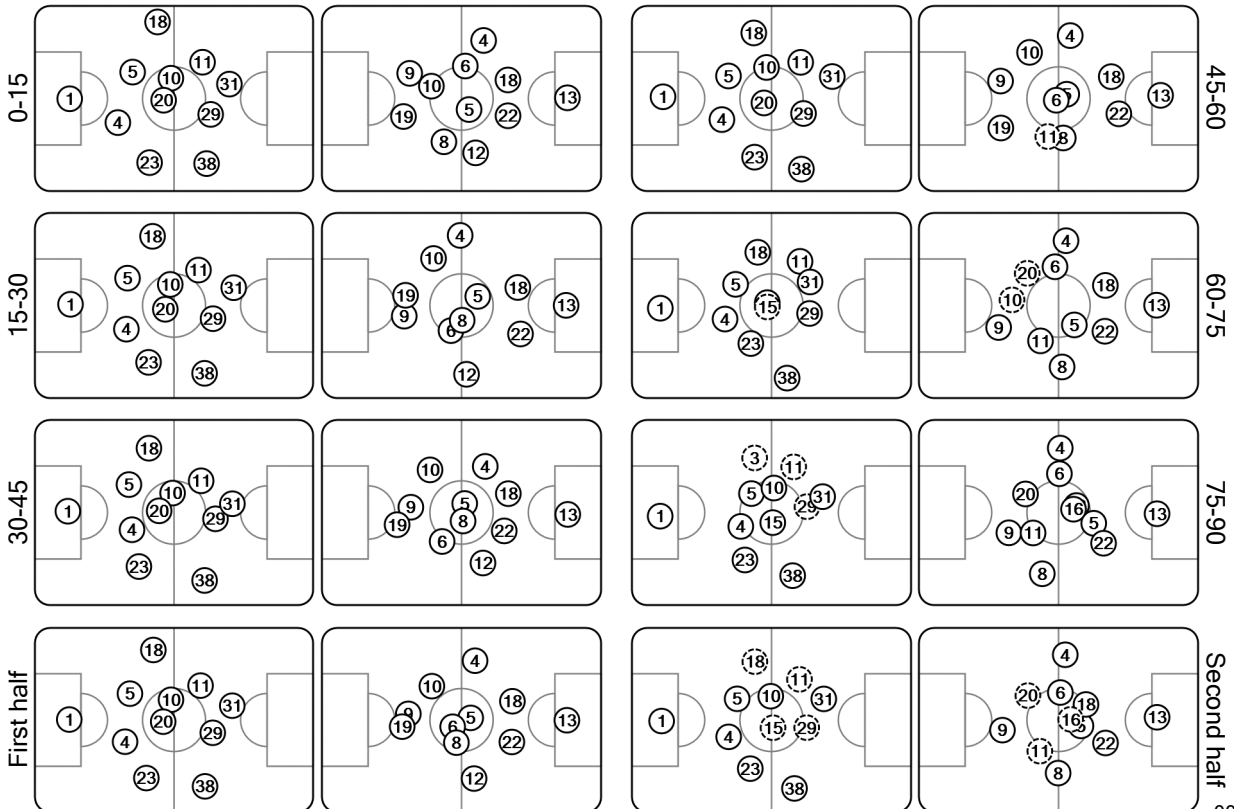

UEFA
CHAMPIONS
LEAGUE

Tactical Line-ups: full time

Matchday 4 - Wednesday 6 November 2019

Group D - BayArena - Leverkusen

Bayer 04 Leverkusen

2 - 1

Club Atlético de Madrid

65' (in) 15 Baumgartlinger / (out) 20 Aránguiz
81' (in) 3 Retsos / (out) 18 Wendell
84' (R) 11 Nadiem Amiri
88' (in) 6 Dragović / (out) 29 Havertz

52' (in) 11 Lemar / (out) 12 Renan Lodi
61' (in) 20 Vitolo / (out) 19 Diego Costa
70' (in) 16 Herrera / (out) 10 Correa

Total time played: 96'00"
54% - 32'08" Ball possession 46% - 27'01"

Actual formation

- Hradecky 1
- Tah 4
- Bender 5
- Demirbay 10
- Amiri 11
- Wendell 18
- Aránguiz 20
- Weiser 23
- Havertz 29
- Volland 31
- Bellarabi 38
- Retsos 3
- Dragović 6
- Baumgartlinger 15

- 13 Oblak
- 4 Arias
- 5 Thomas
- 6 Koke
- 8 Saúl Níguez
- 9 Morata
- 10 Correa
- 12 Renan Lodi
- 18 Felipe
- 19 Diego Costa
- 22 Hermoso
- 11 Lemar
- 16 Herrera
- 20 Vitolo

○ Did not play the entire match   (S) Substitution   (R) Sent off

00:45:44CET
07 Nov 2019