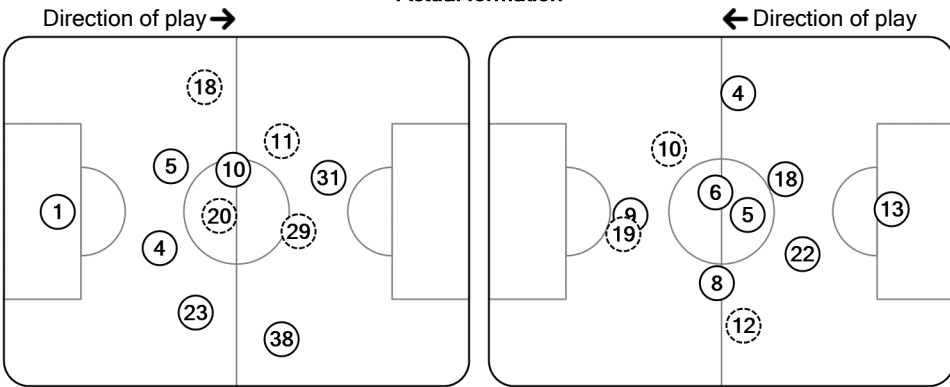

UEFA
CHAMPIONS
LEAGUE

Tactical Line-ups: full time

Matchday 4 - Wednesday 6 November 2019

Group D - BayArena - Leverkusen

Bayer 04 Leverkusen

2 - 1

Club Atlético de Madrid

65' (in) 15 Baumgartlinger / (out) 20 Aránguiz
81' (in) 3 Retsos / (out) 18 Wendell
84' (R) 11 Nadiem Amiri
88' (in) 6 Dragović / (out) 29 Havertz

52' (in) 11 Lemar / (out) 12 Renan Lodi
61' (in) 20 Vitolo / (out) 19 Diego Costa
70' (in) 16 Herrera / (out) 10 Correa

Total time played: 96'00"
54% - 32'08" Ball possession 46% - 27'01"

Actual formation

- Hradecky 1
- Tah 4
- Bender 5
- Demirbay 10
- Amiri 11
- Wendell 18
- Aránguiz 20
- Weiser 23
- Havertz 29
- Volland 31
- Bellarabi 38
- Retsos 3
- Dragović 6
- Baumgartlinger 15

- 13 Oblak
- 4 Arias
- 5 Thomas
- 6 Koke
- 8 Saúl Níguez
- 9 Morata
- 10 Correa
- 12 Renan Lodi
- 18 Felipe
- 19 Diego Costa
- 22 Hermoso
- 11 Lemar
- 16 Herrera
- 20 Vitolo

○ Did not play the entire match   (S) Substitution   (R) Sent off

00:45:44CET
07 Nov 2019