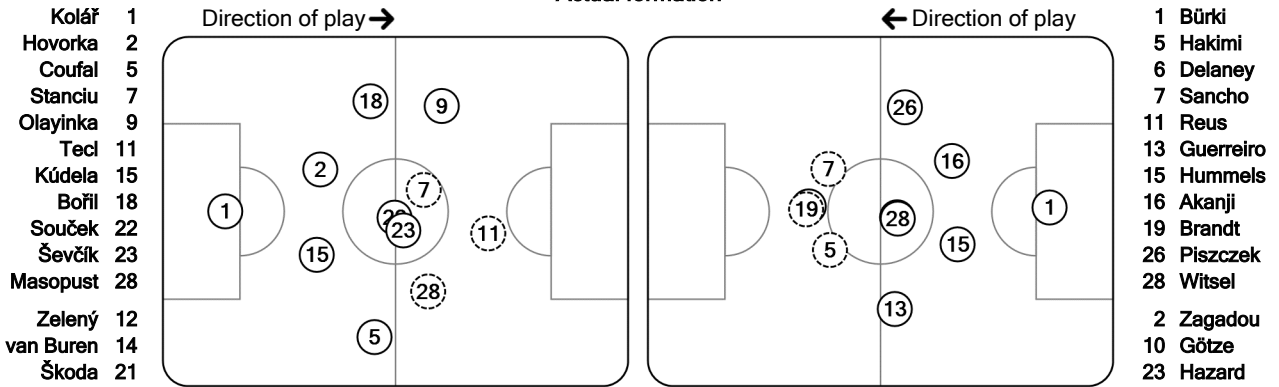

UEFA
CHAMPIONS
LEAGUE

Tactical Line-ups: full time

Matchday 2 - Wednesday 2 October 2019

Group F - Eden Arena - Prague

SK Slavia Praha

0 - 2

Borussia Dortmund

59' (in) 14 van Buren / (out) 11 Tecl
76' (in) 12 Zelený / (out) 28 Masopust
83' (in) 21 Škoda / (out) 7 Stanciu

74' (in) 23 T. Hazard / (out) 7 Sancho
90' (in) 2 Zagadou / (out) 5 Hakimi
90+2' (in) 10 Götze / (out) 19 Brandt

Total time played: 97'29"
51% - 32'14" Ball possession 49% - 31'21"

Actual formation

○ Did not play the entire match ⚡ Substitution Ⓜ Sent off