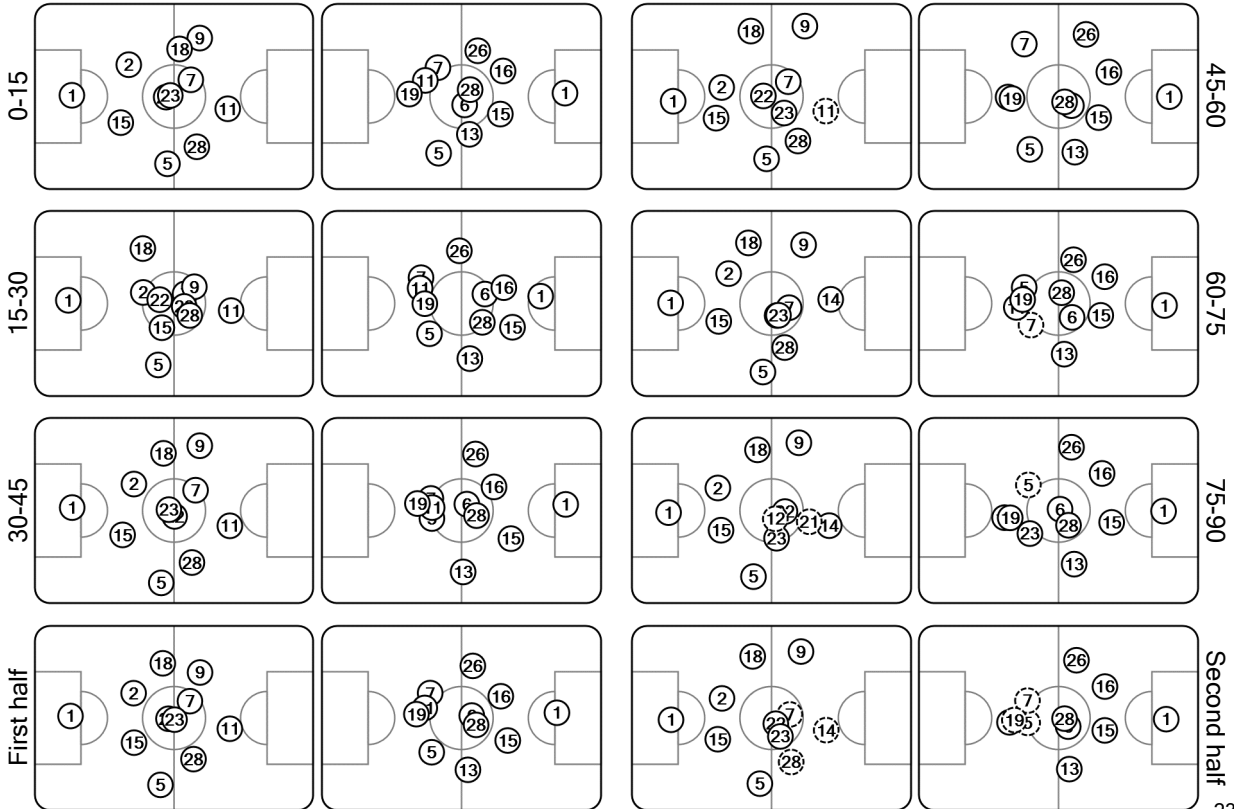

UEFA
CHAMPIONS
LEAGUE

Tactical Line-ups: full time

Matchday 2 - Wednesday 2 October 2019

Group F - Eden Arena - Prague

SK Slavia Praha

0 - 2

Borussia Dortmund

59' (in) 14 van Buren / (out) 11 Tecl
76' (in) 12 Zelený / (out) 28 Masopust
83' (in) 21 Škoda / (out) 7 Stanciu

74' (in) 23 T. Hazard / (out) 7 Sancho
90' (in) 2 Zagadou / (out) 5 Hakimi
90+2' (in) 10 Götze / (out) 19 Brandt

Total time played: 97'29"
51% - 32'14" Ball possession 49% - 31'21"

Actual formation

○ Did not play the entire match ⚡ Substitution Ⓜ Sent off