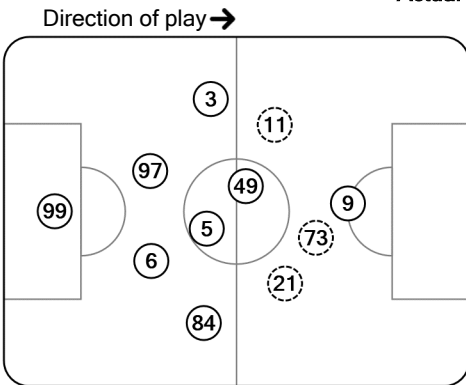

UEFA
CHAMPIONS
LEAGUE

Tactical Line-ups: full time

Matchday 1 - Tuesday 17 September 2019

Group G - Estádio do SL Benfica - Lisbon

SL Benfica 1 - 2 **RB Leipzig**

67' (in) 92 David Tavares / (out) 73 Jota
76' (in) 27 Rafa Silva / (out) 21 Pizzi
76' (in) 14 Seferović / (out) 11 Cervi

39' (in) 8 Haidara / (out) 27 Laimer
83' (in) 16 Klostermann / (out) 23 Halstenberg
88' (in) 18 Nkunku / (out) 10 Forsberg

Total time played: 97'11"
49% - 30'53" Ball possession 51% - 31'55"

Actual formation

- Vlachodimos 99
- Grimaldo 3
- Fejsa 5
- Rúben Dias 6
- De Tomás 9
- Cervi 11
- Pizzi 21
- Taarabt 49
- Jota 73
- Tavares 84
- Ferro 97
- Seferović 14
- Rafa Silva 27
- David Tavares 92

- 1 Gulácsi
- 4 Orban
- 6 Konaté
- 7 Sabitzer
- 9 Poulsen
- 10 Forsberg
- 11 Werner
- 22 Mukiele
- 23 Halstenberg
- 27 Laimer
- 31 Demme
- 8 Haidara
- 16 Klostermann
- 18 Nkunku