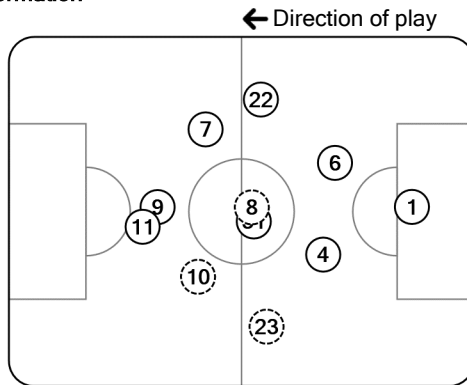

UEFA
CHAMPIONS
LEAGUE

Tactical Line-ups: full time

Matchday 1 - Tuesday 17 September 2019

Group G - Estádio do SL Benfica - Lisbon

SL Benfica 1 - 2 **RB Leipzig**

67' (in) 92 David Tavares / (out) 73 Jota
76' (in) 27 Rafa Silva / (out) 21 Pizzi
76' (in) 14 Seferović / (out) 11 Cervi

39' (in) 8 Haidara / (out) 27 Laimer
83' (in) 16 Klostermann / (out) 23 Halstenberg
88' (in) 18 Nkunku / (out) 10 Forsberg

Total time played: 97'11"
49% - 30'53" Ball possession 51% - 31'55"

Actual formation

- Vlachodimos 99
- Grimaldo 3
- Fejsa 5
- Rúben Dias 6
- De Tomás 9
- Cervi 11
- Pizzi 21
- Taarabt 49
- Jota 73
- Tavares 84
- Ferro 97
- Seferović 14
- Rafa Silva 27
- David Tavares 92

- 1 Gulácsi
- 4 Orban
- 6 Konaté
- 7 Sabitzer
- 9 Poulsen
- 10 Forsberg
- 11 Werner
- 22 Mukiele
- 23 Halstenberg
- 27 Laimer
- 31 Demme
- 8 Haidara
- 16 Klostermann
- 18 Nkunku