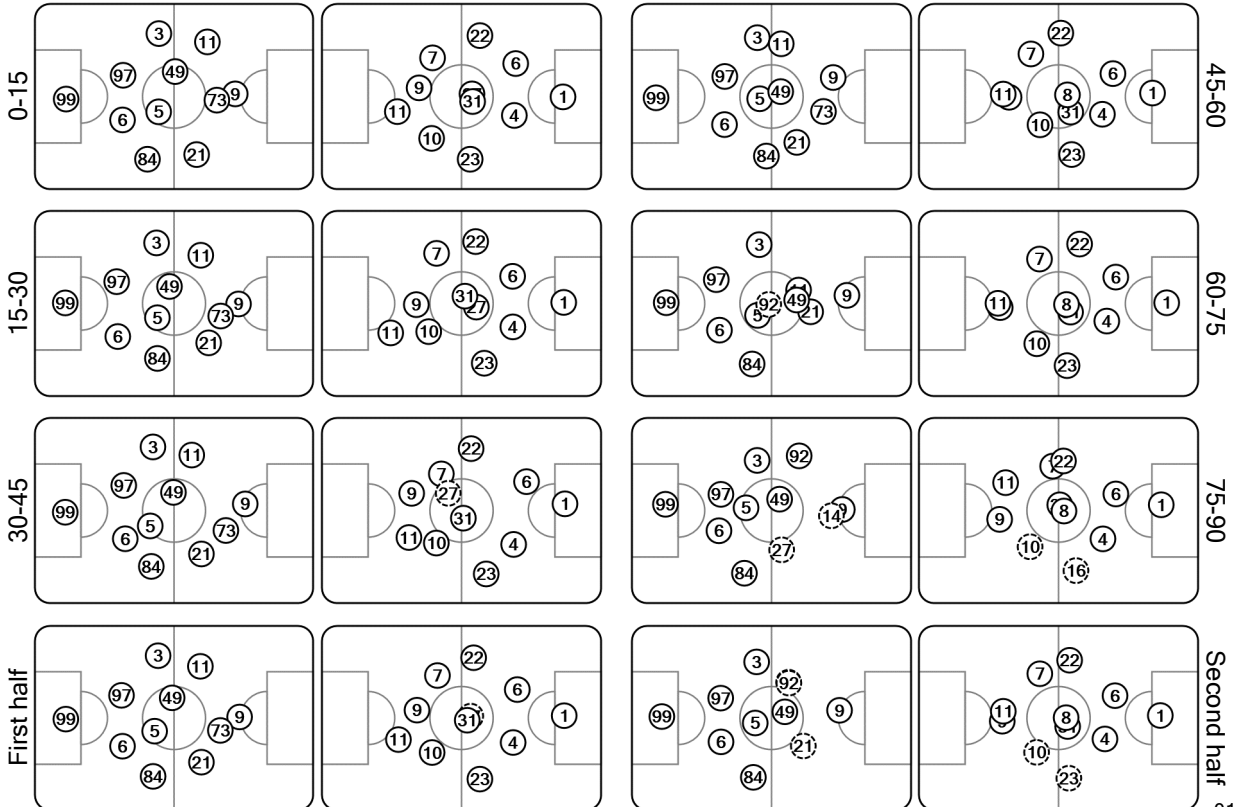

○ Did not play the entire match   ⤴ Substitution   Ⓜ Sent off

01:36:54CET
18 Sep 2019