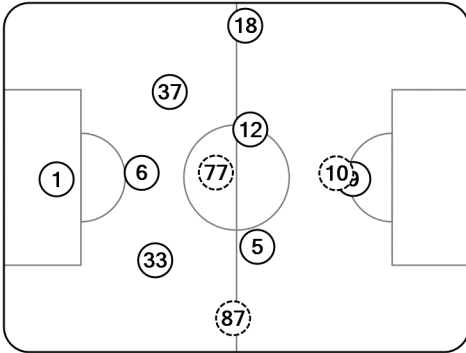

UEFA
CHAMPIONS
LEAGUE

Tactical Line-ups: full time

Matchday 1 - Tuesday 17 September 2019

Group F - Stadio San Siro - Milan

FC Internazionale Milano 1 - 1 SK Slavia Praha

49' (in) 19 Lazaro / (out) 87 Candreva
71' (in) 23 Barella / (out) 77 Brozović
71' (in) 16 Politano / (out) 10 Martínez

60' (in) 12 Zelený / (out) 27 Traoré
79' (in) 29 Yusuf Helal / (out) 28 Masopust
85' (in) 17 Provod / (out) 9 Olayinka

Total time played: 99'15"
55% - 31'30" Ball possession 45% - 25'58"

- Handanovič 1
- Gagliardini 5
- de Vrij 6
- Lukaku 9
- Martínez 10
- Sensi 12
- Asamoah 18
- D'Ambrosio 33
- Škriniar 37
- Brozović 77
- Candreva 87
- Politano 16
- Lazaro 19
- Barella 23

Direction of play →