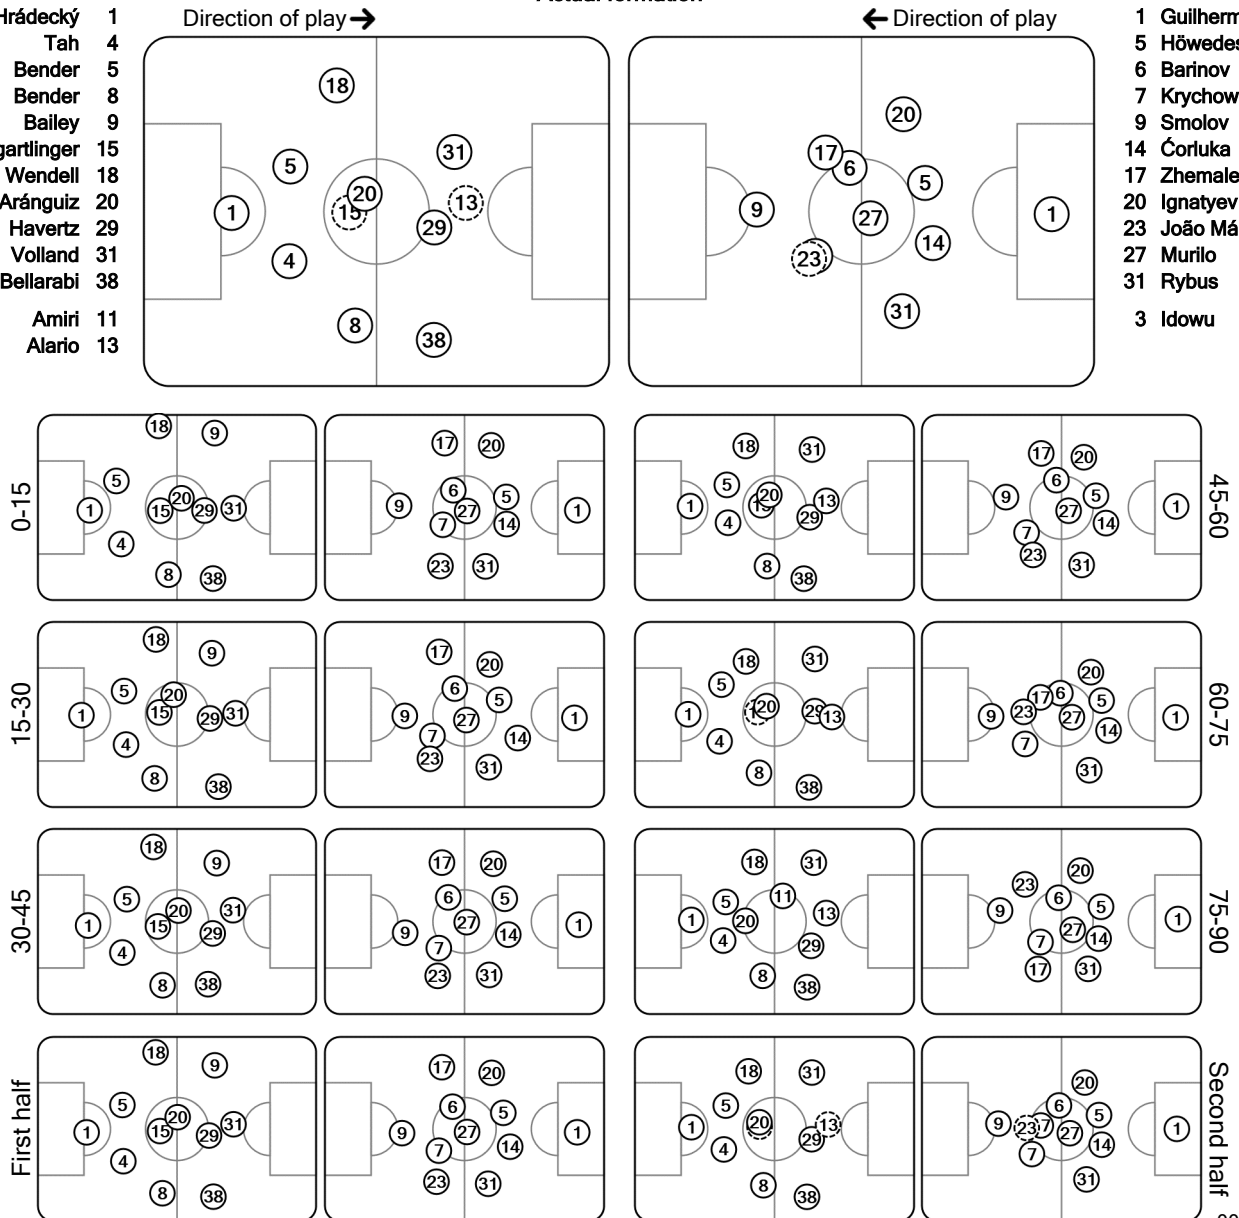

UEFA CHAMPIONS LEAGUE

Tactical Line-ups: full time

Matchday 1 - Wednesday 18 September 2019

Group D - BayArena - Leverkusen

Bayer 04 Leverkusen 1 - 2 FC Lokomotiv Moskva

46' (in) 13 Alario / (out) 9 Bailey
71' (in) 11 Amiri / (out) 15 Baumgartlinger

90+3' (in) 3 Idowu / (out) 23 João Mário

Total time played: 95'01"
70% - 43'44" Ball possession 30% - 19'07"

Actual formation

- Hrádecký 1
- Tah 4
- Bender 5
- Bender 8
- Bailey 9
- Baumgartlinger 15
- Wendell 18
- Aránguiz 20
- Havertz 29
- Volland 31
- Bellarabi 38
- Amiri 11
- Alario 13

- 1 Guilherme
- 5 Höwedes
- 6 Barinov
- 7 Krychowiak
- 9 Smolov
- 14 Ćorluka
- 17 Zheмаletdinov
- 20 Ignatyev
- 23 João Mário
- 27 Murilo
- 31 Rybus
- 3 Idowu

Did not play the entire match Substitution Sent off