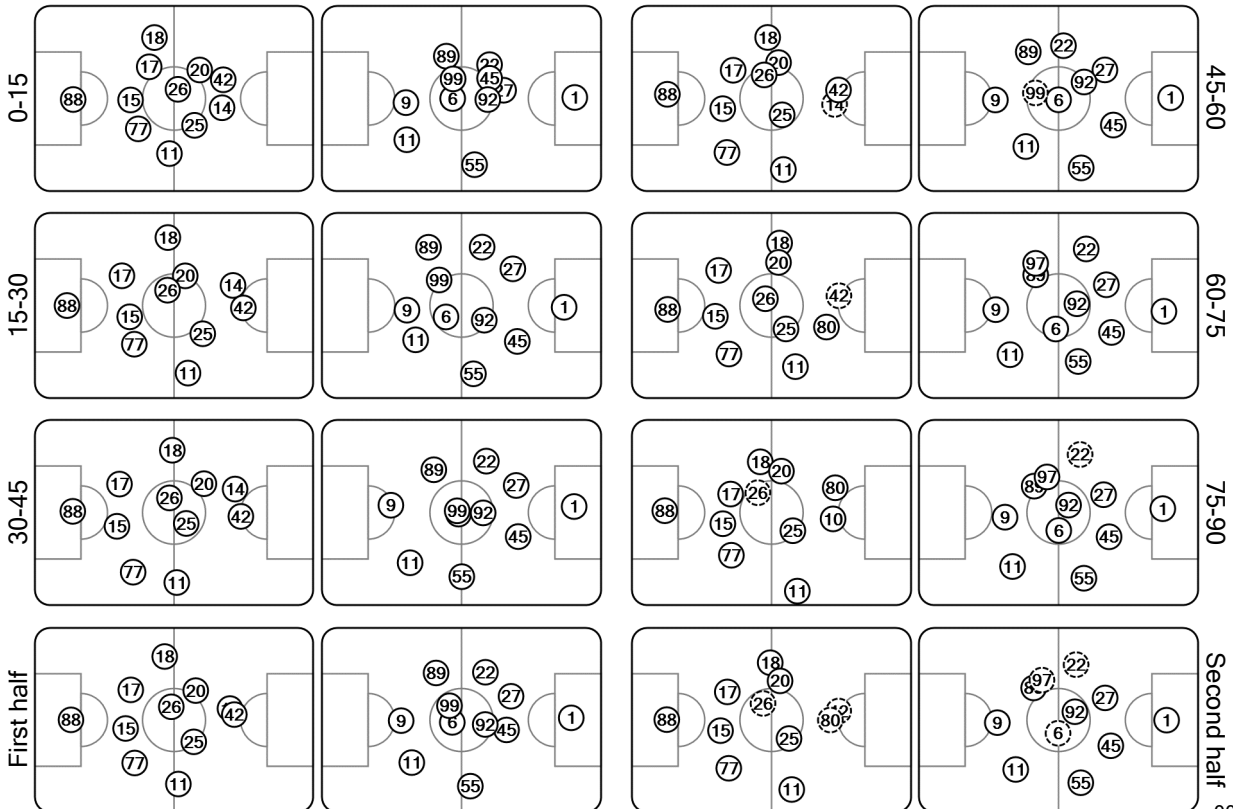

UEFA CHAMPIONS LEAGUE

Tactical Line-ups: full time

Matchday 1 - Wednesday 18 September 2019

Group A - Jan Breydelstadion - Bruges

Club Brugge 0 - 0 Galatasaray AŞ

60' (in) 80 Openda / (out) 14 Okereke
73' (in) 10 Diagne / (out) 42 Bonaventure
86' (in) 3 Balanta / (out) 26 Rits

60' (in) 97 Emre Mor / (out) 99 Lemina
90' (in) 2 Şener Özbayraklı / (out) 22 Mariano Ferreira
90+3' (in) 15 Donk / (out) 6 Seri

Total time played: 95'42"
46% - 26'19" Ball possession 54% - 31'30"

- Mignolet 88
  Diatta 11
  Okereke 14
  Mitrović 15
  Deli 17
  Ricca 18
  Vanaken 20
  Vormer 25
  Rits 26
  Bonaventure 42
  Mata 77
  Balanta 3
  Diagne 10
  Openda 80

- 1 Muslera
  6 Seri
  9 Falcao
  11 Babel
  22 Mariano Ferreira
  27 Luyindama
  45 Marcão
  55 Nagatomo
  89 Feghouli
  92 Nzonzi
  99 Lemina
  2 Şener Özbayraklı
  15 Donk
  97 Emre Mor

Did not play the entire match Substitution Sent off

00:21:03CET
19 Sep 2019