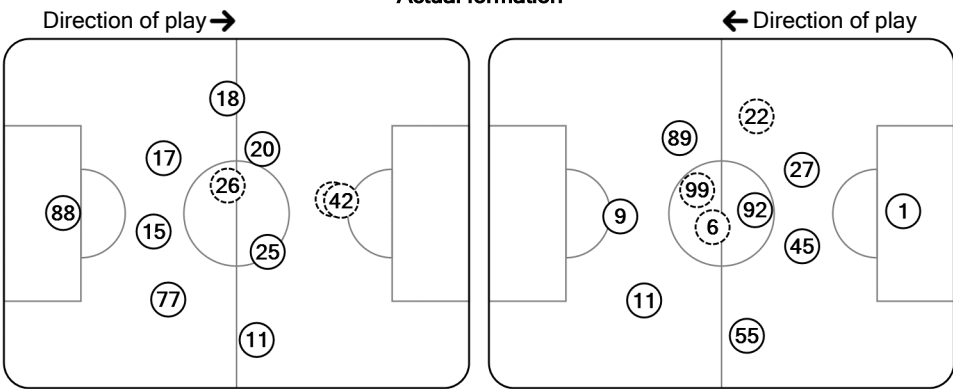

UEFA CHAMPIONS LEAGUE

Tactical Line-ups: full time

Matchday 1 - Wednesday 18 September 2019

Group A - Jan Breydelstadion - Bruges

Club Brugge 0 - 0 Galatasaray AŞ

60' (in) 80 Openda / (out) 14 Okereke
73' (in) 10 Diagne / (out) 42 Bonaventure
86' (in) 3 Balanta / (out) 26 Rits

60' (in) 97 Emre Mor / (out) 99 Lemina
90' (in) 2 Şener Özbayraklı / (out) 22 Mariano Ferreira
90+3' (in) 15 Donk / (out) 6 Seri

Total time played: 95'42"
46% - 26'19" Ball possession 54% - 31'30"

- Mignolet 88
  Diatta 11
  Okereke 14
  Mitrović 15
  Deli 17
  Ricca 18
  Vanaken 20
  Vormer 25
  Rits 26
  Bonaventure 42
  Mata 77
  Balanta 3
  Diagne 10
  Openda 80

- 1 Muslera
  6 Seri
  9 Falcao
  11 Babel
  22 Mariano Ferreira
  27 Luyindama
  45 Marcão
  55 Nagatomo
  89 Feghouli
  92 Nzonzi
  99 Lemina
  2 Şener Özbayraklı
  15 Donk
  97 Emre Mor

Did not play the entire match Substitution Sent off

00:21:03CET
19 Sep 2019