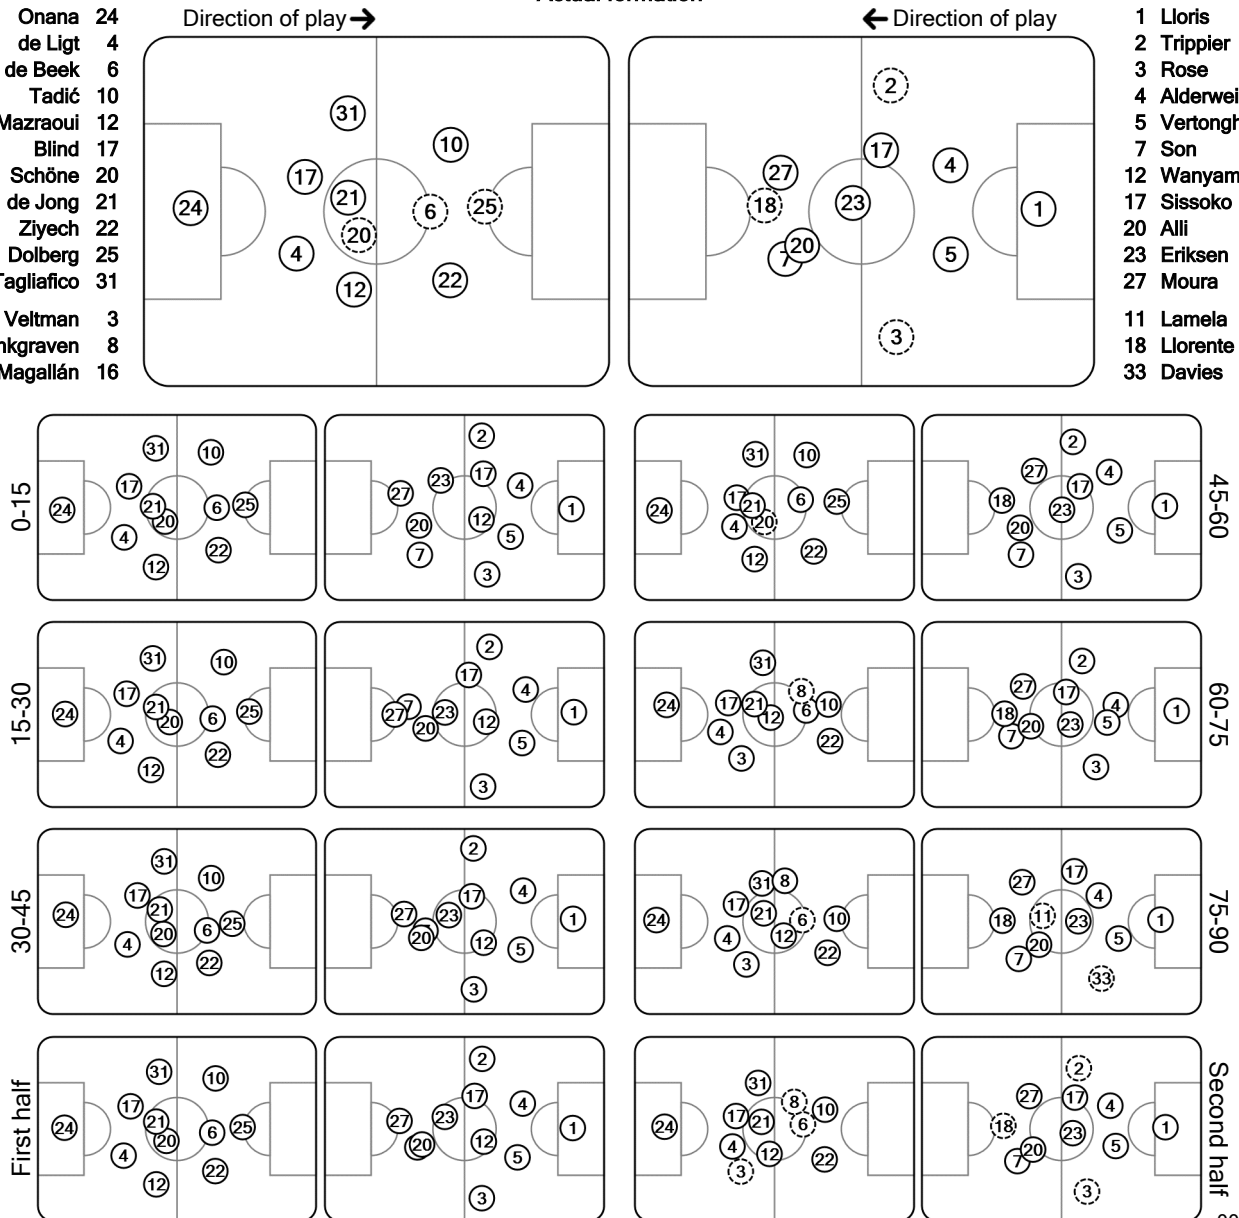

UEFA
CHAMPIONS
LEAGUE

Tactical Line-ups: full time

Semi-finals 2nd leg - Wednesday 8 May 2019

Johan Cruyff ArenA - Amsterdam

AFC Ajax

2 - 3

Tottenham Hotspur FC

aggregate 3 - 3, Tottenham Hotspur FC win on away goals

60' (in) 3 Veltman / (out) 20 Schöne
67' (in) 8 Sinkgraven / (out) 25 Dolberg
90' (in) 16 Magallán / (out) 6 Van de Beek

46' (in) 18 Llorente / (out) 12 Wanyama
81' (in) 11 Lamela / (out) 2 Trippier
82' (in) 33 Davies / (out) 3 Rose

Total time played: 100'06"
43% - 25'45" Ball possession 57% - 34'05"

Actual formation

- Onana 24
- de Ligt 4
- van de Beek 6
- Tadić 10
- Mazraoui 12
- Blind 17
- Schöne 20
- de Jong 21
- Ziyech 22
- Dolberg 25
- Tagliafico 31
- Veltman 3
- Sinkgraven 8
- Magallán 16

- 1 Lloris
- 2 Trippier
- 3 Rose
- 4 Alderweireld
- 5 Vertonghen
- 7 Son
- 12 Wanyama
- 17 Sissoko
- 20 Alli
- 23 Eriksen
- 27 Moura
- 11 Lamela
- 18 Llorente
- 33 Davies

Did not play the entire match Substitution Sent off